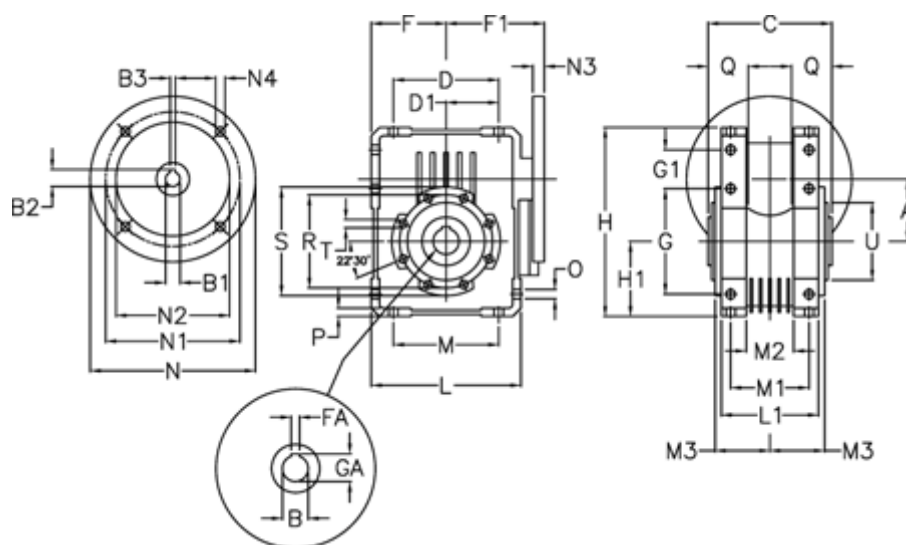

Article number: 392211003074536

Description: Worm Gear with Torque Limiter
W110 L2-U-30-P112 B5

Measures

A = 110.1	F = 125	L = 250	N2 = 180	T = M12x19
B = 42	F1 = 151	L1 = 143	N3 = 13	U = 130
B1 E7 = 28	FA = 12	M = 184	N4 = 13	
B2 = 31.3	G = 184	M1 = 115	O = 14	
B3 H9 = 8	G1 = 58	M2 = 69	P = 14	
C = 155	GA = 45.3	M3 = 73	Q = 45	
D = 174	H = 308	N = 250	R = 165	
D1 = 82	H1 = 125	N1 = 215	S = 200	